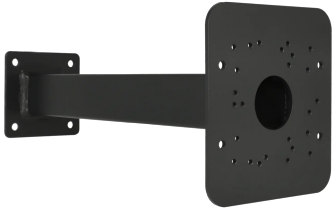

MOVOK
ACCESSORIES

Arm for bullet camera

VK-POLE-ARM-BULLET-G

MATERIAL AND DIMENSIONS

Dimensions	300 x 125 x 115 mm
Material	Galvanized steel
Net weight	860g
Color	Grey

GENERAL INFORMATION

Type	Arm for bullet camera
------	------------------------------