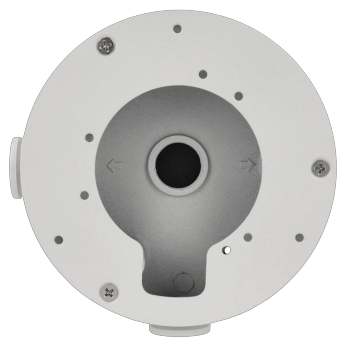

**MOVOK**  
ACCESSORIES

Connections box

VK-BOX-TP1

## MATERIAL AND DIMENSIONS

Installation	Wall
Dimensions	34.2 x 122 (Ø) mm
Material	Aluminium alloy
Weight with packaging	500 g
Color	White